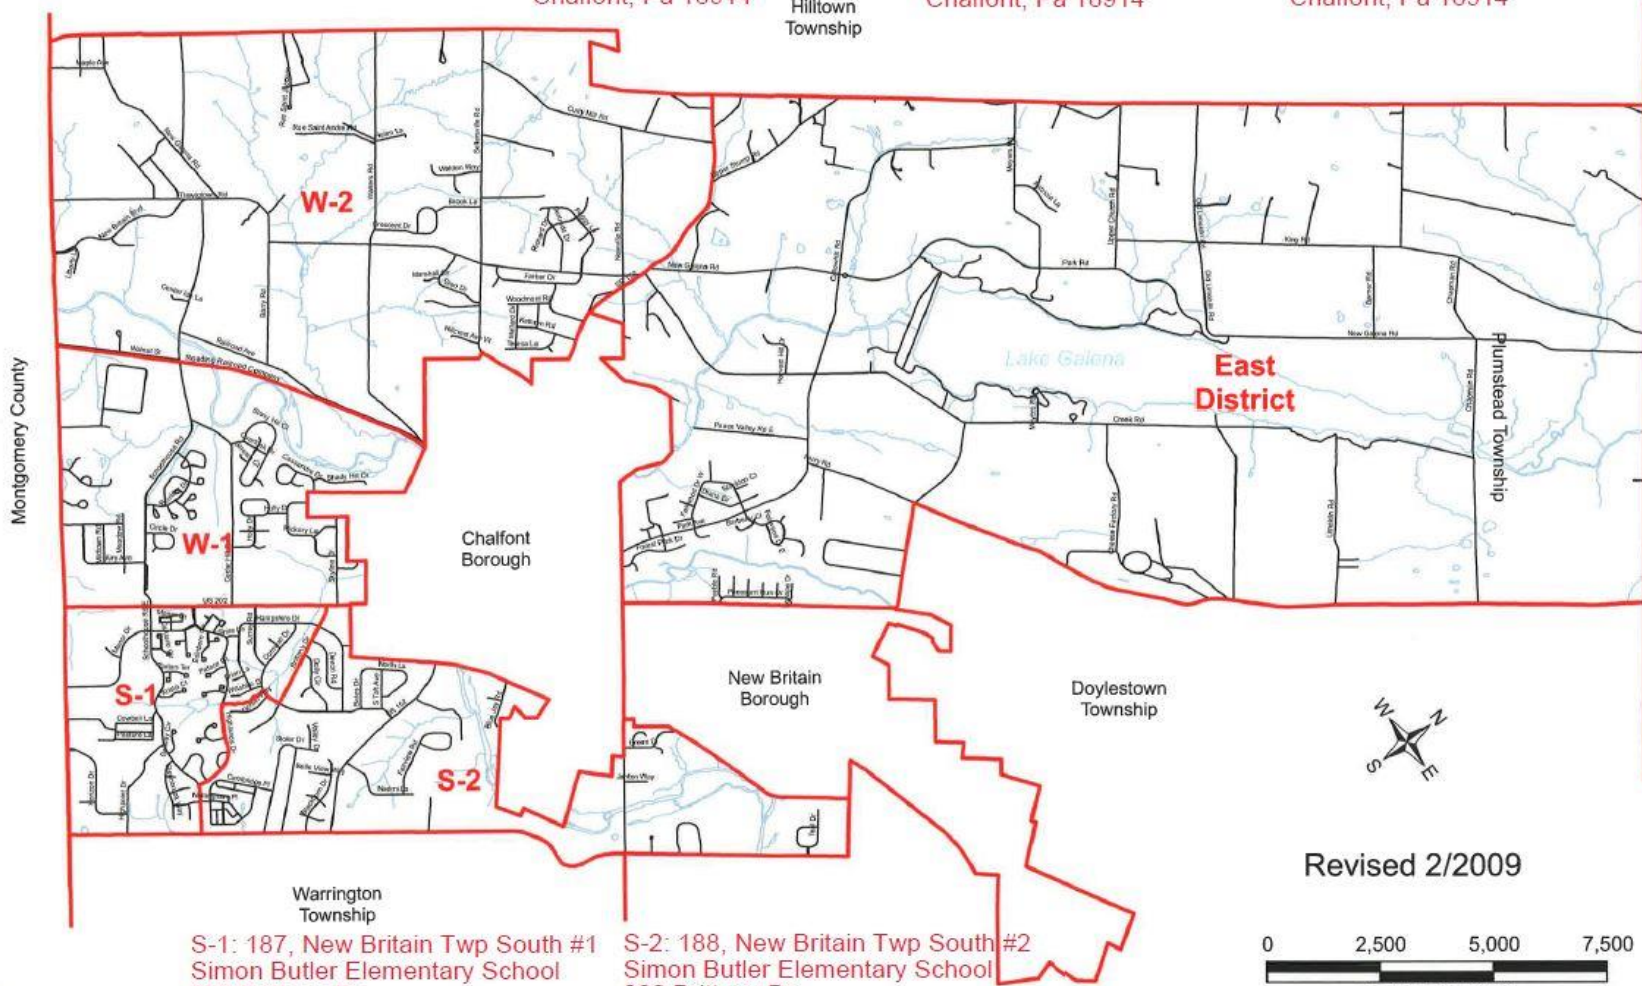

New Britain Township Election District Boundaries

KEY:

W-1: 185, New Britain West 1
Grace Community Bible Church
300 Highpoint Dr
Chalfont, Pa 18914

W-2: 186, New Britain West 2
Byers' Choice Ltd.
4355 County Line Rd
Chalfont, Pa 18914

East District: 184, New Britain Twp East
New Britain Township Building
207 Park Ave
Chalfont, Pa 18914

S-1: 187, New Britain Twp South #1
Simon Butler Elementary School
200 Brittany Dr
Chalfont, Pa 18914

S-2: 188, New Britain Twp South #2
Simon Butler Elementary School
200 Brittany Dr
Chalfont, Pa 18914

Revised 2/2009