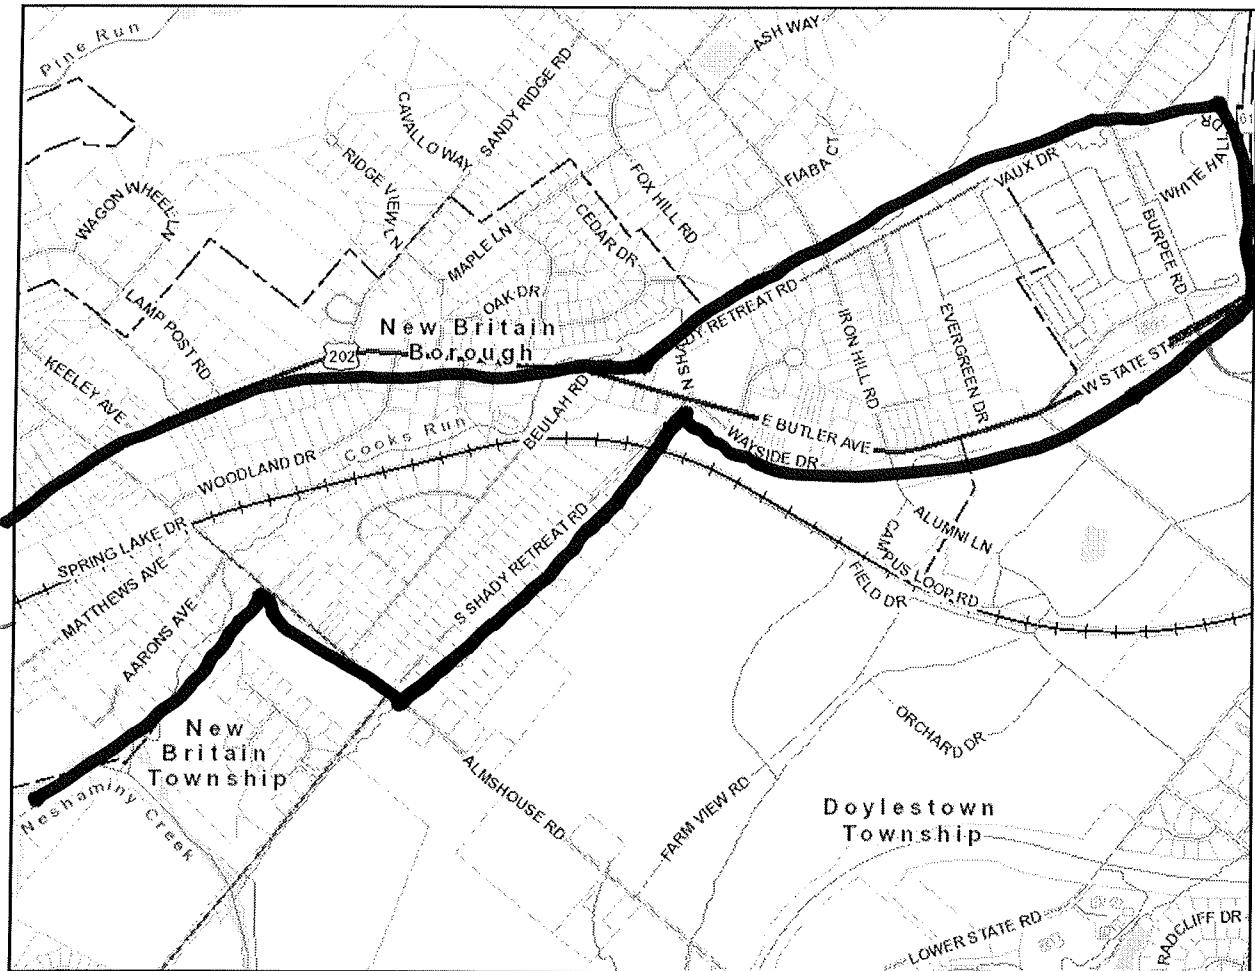

# Map# 3033

A- joins page 2

**Legend**

- Golf Course
- Major Roads 9601 - 76800**
  - Interstate
  - Tumpike
  - US Highway
  - State Highway
  - Ramp
- Streets 19200 - 153600**
  - Streets
- Rail Line
- Streams
- Municipality 19200 - 153600**
  - Municipality
- Water Areas**
  - Parkland No Fill
  - Parcels

Web AppBuilder for ArcGIS

**Bucks County Pennsylvania GIS**  
 Disclaimer: For informational purposes only - not to be used as official documentation.

Map # 3033, 3034

Joins page 1

**Legend**

- Golf Course
- Major Roads 9601 - 76800**
- Interstate
- Tumpike
- US Highway
- State Highway
- Ramp
- Streets**
- 19200 - 153600
- Rail Line
- Streams
- Municipality**
- 19200 - 153600
- Water Areas
- Parkland No Fill
- Parcels

Web AppBuilder for ArcGIS

Bucks County Pennsylvania GIS  
 Disclaimer: For informational purposes only - not to be used as official documentation.

New Britain Borough  
 New Britain Township  
 Doylestown Township