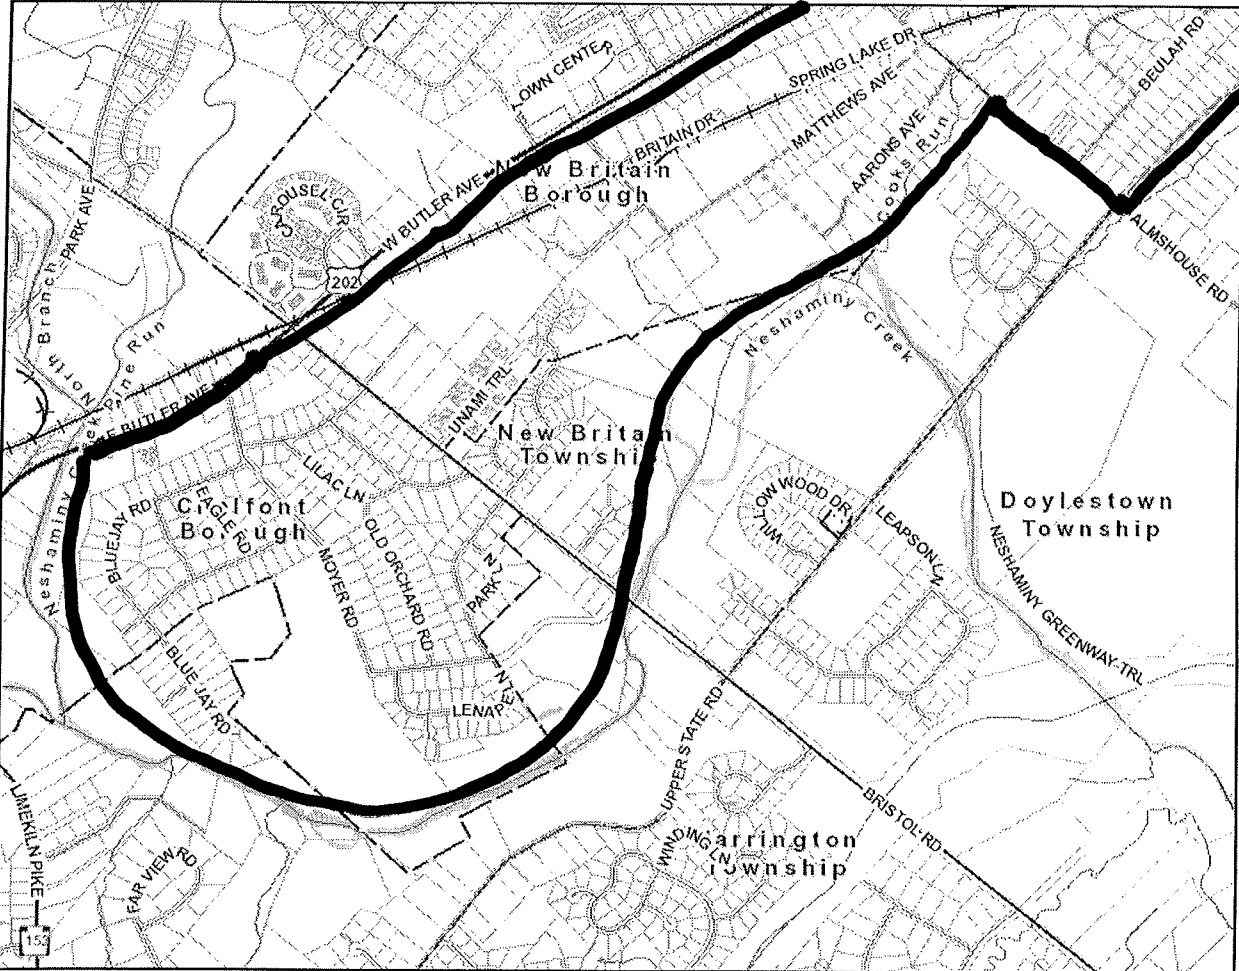

# Map# 3033

A- joins page 2

**Legend**

- Golf Course
- Major Roads 9601 - 76800**
  - Interstate
  - Tumpike
  - US Highway
  - State Highway
  - Ramp
- Streets 19200 - 153600**
  - Streets
- Rail Line
- Streams
- Municipality 19200 - 153600**
  - Municipality
- Water Areas**
  - Parkland No Fill
  - Parcels

Web AppBuilder for ArcGIS

**Bucks County Pennsylvania GIS**  
 Disclaimer: For informational purposes only - not to be used as official documentation.

Map # 3033, 3034

Joins page 1

**Legend**

- Golf Course
- Major Roads 9601 - 76800**
- Interstate
- Tumpike
- US Highway
- State Highway
- Ramp
- Streets**
- 19200 - 153600
- Rail Line
- Streams
- Municipality**
- 19200 - 153600
- Water Areas
- Parkland No Fill
- Parcels

Web AppBuilder for ArcGIS

Bucks County Pennsylvania GIS  
 Disclaimer: For informational purposes only - not to be used as official documentation.

New Britain Borough  
 New Britain Township  
 Doylestown Township